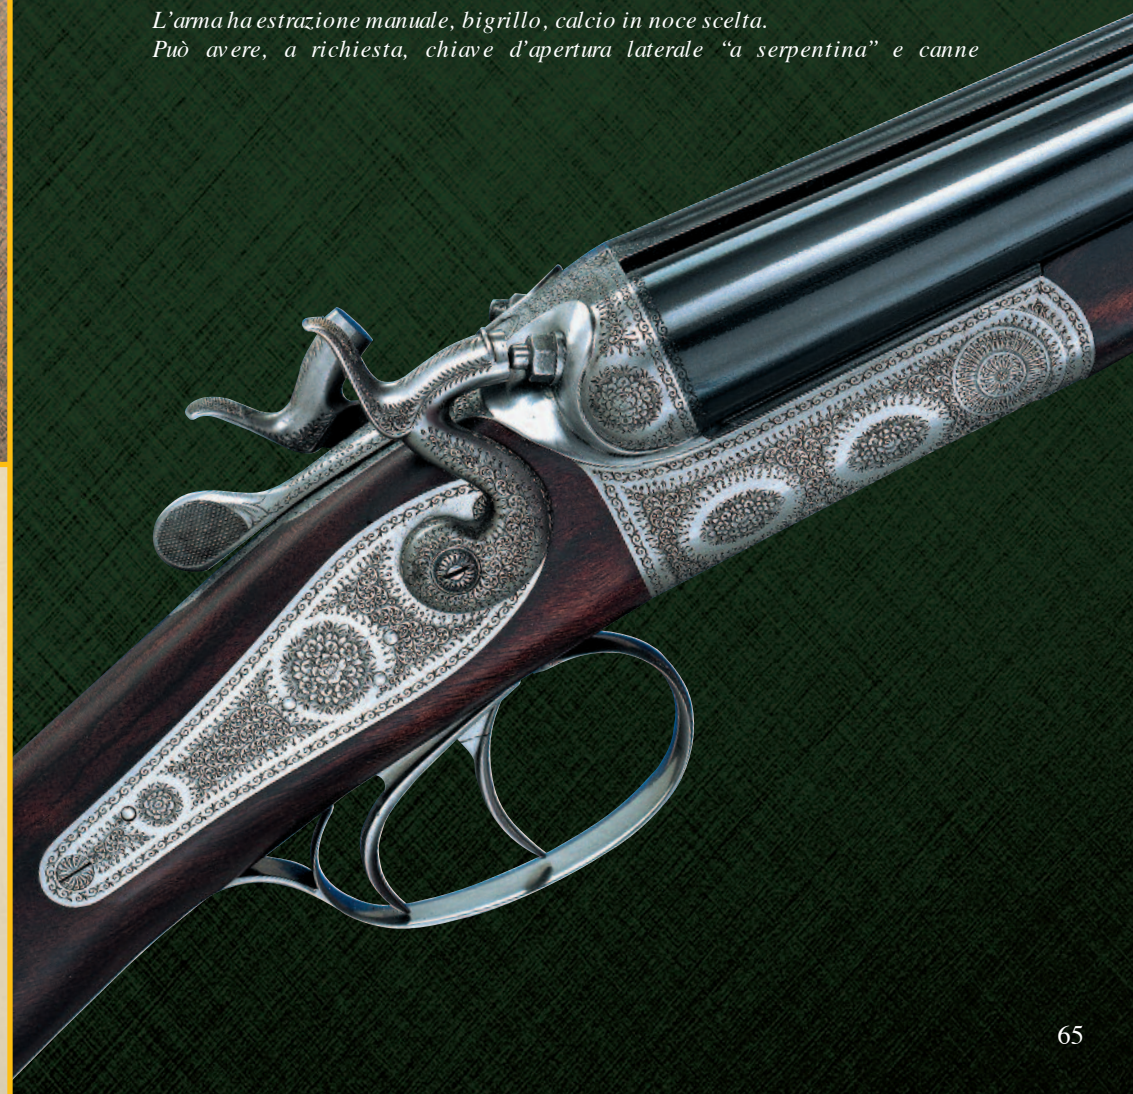

HG 301

This gun is the best expression of the extraordinary, innate elegance of a traditional hammer side by side shotgun. It comes with chopper lump barrels, extractors, double trigger and stock in select walnut. "Serpentine-shaped" side lever and interchangeable barrels in different lengths and caliber are also available on request.

La straordinaria, innata eleganza della doppietta tradizionale a cani esterni, trova in questo modello la migliore interpretazione. Le canne sono assemblate a demibloc.

L'arma ha estrazione manuale, bigrillo, calcio in noce scelta.

Può avere, a richiesta, chiave d'apertura laterale "a serpentina" e canne